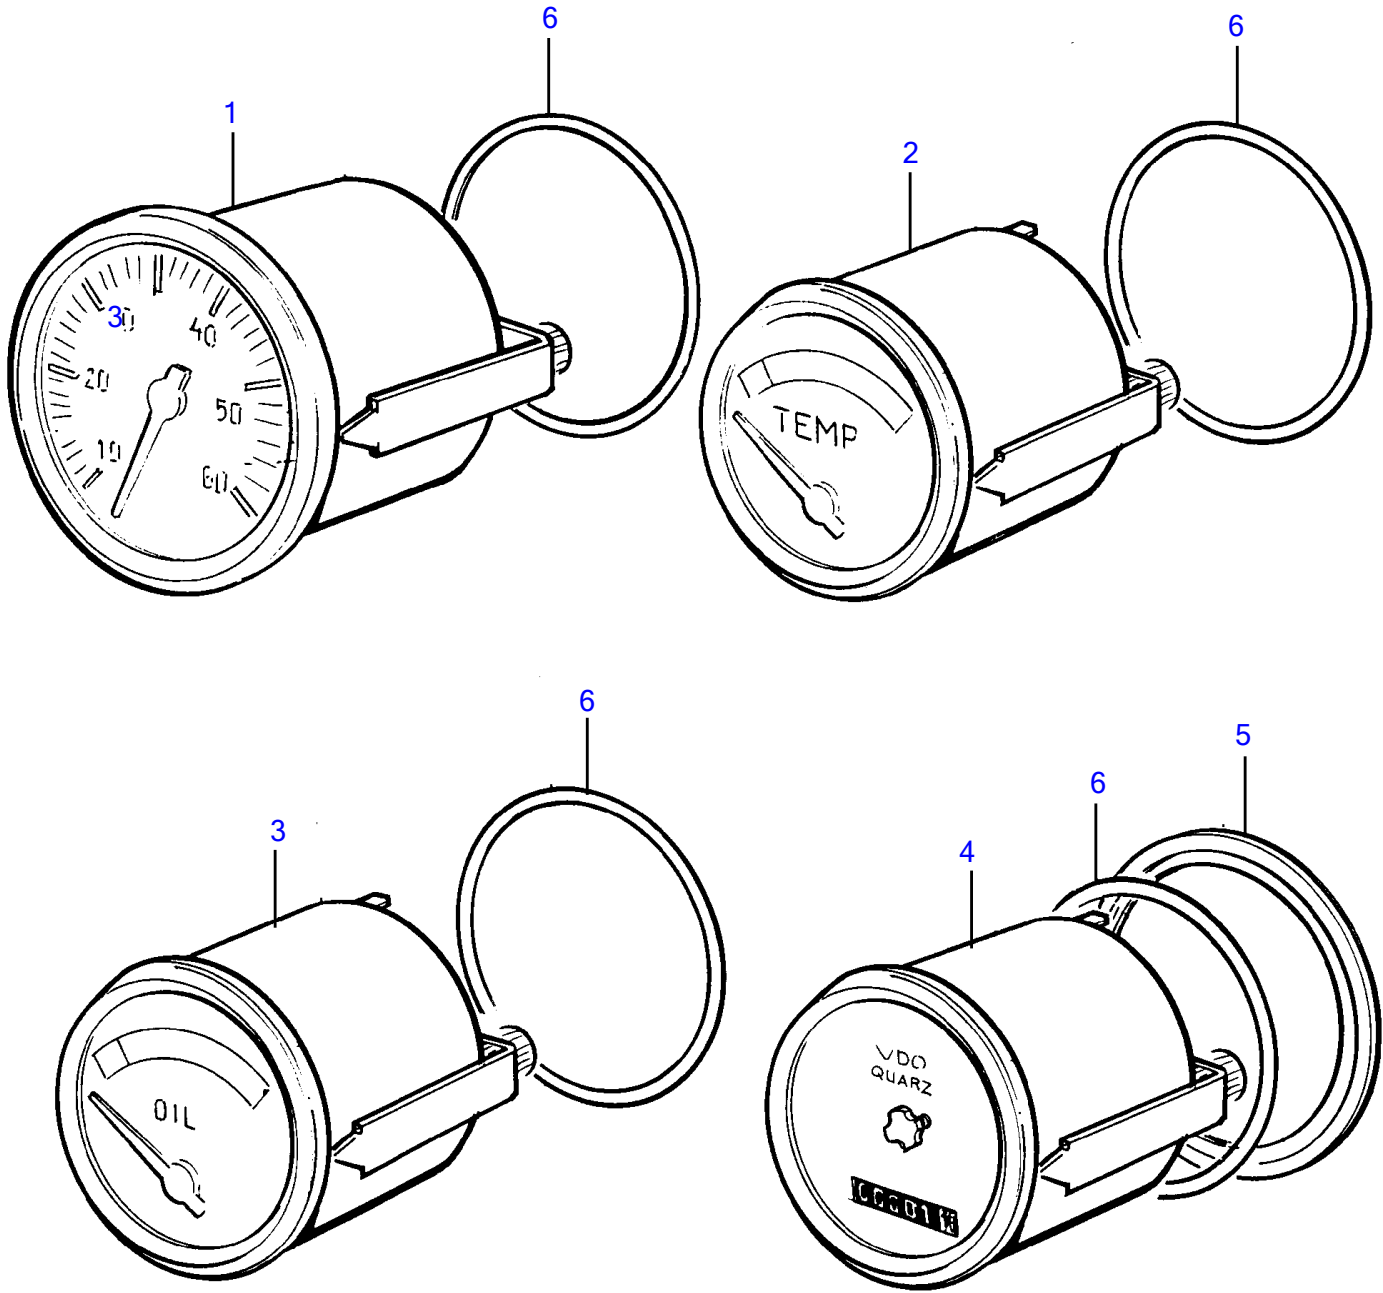

TAMD122A, TMD122A

TAMD122A, TMD122A

REF	PART NO.	QTY	DESCRIPTION	NOTES
1	(823409)	1	Tachometer	D=83mm 3000 rpm, Obsolete part
2	827149	1	Thermometer	D=52mm
3	813864	1	Instrument, oil-pressure	D=52mm
4	844957	1	Hour recorder	D=60mm
5		1	• Retainer	For 844957
6		1	• O-ring	